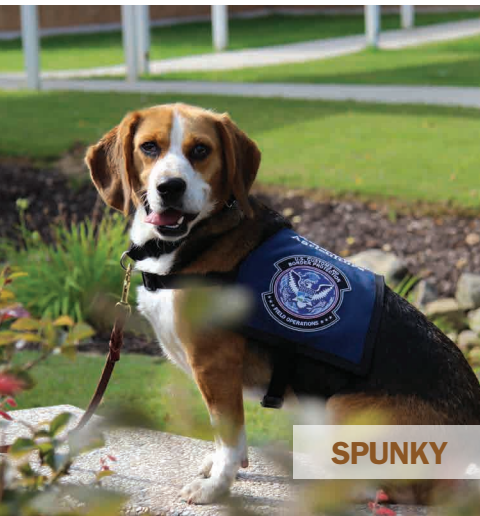

U.S. Customs and Border Protection

SPUNKY